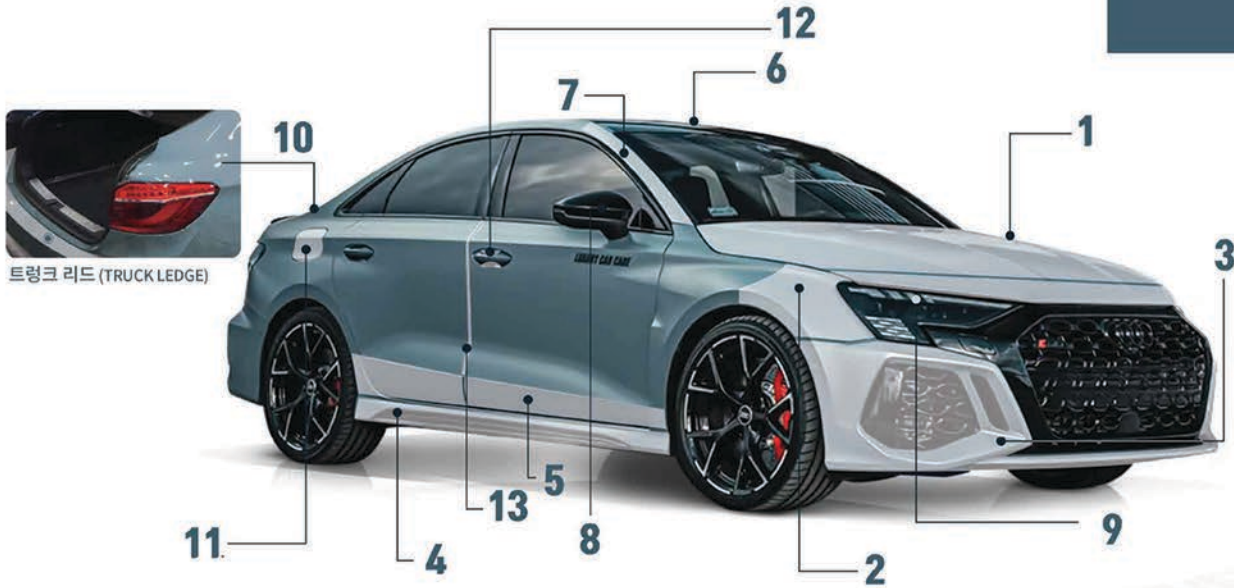

EXTERIOR & INTERIOR PROTECTION FILM

- 하기의 시공가는 'Elite'를 기준으로 하며, 카본 계열 필름 130% / 프리마,옥타곤,매트는 120% / 코어,필 모델은 110% 추가 금액을 적용합니다.
- 소형 승용(2000cc 미만)도 '승용 시공가'를 동일하게 적용하며, 대형 승용(3,000cc 이상)은 '승용 시공가'의 110%를 적용합니다.
- 슈퍼카의 경우 '페라리/람보르기니/맥라렌/부가티/애스터마틴' 을 적용하며, 대형 RV(SUV)는 슈퍼카 시공가를 적용합니다.
- 표준 시공가는 매장 마다의 작업 방식에 따라 다소 차이가 있을 수 있습니다.

PART CONSTRUCTION PRICE | 부분 시공 표준가

구분	시공 위치 및 세부사항	승용	중소형 SUV/RV	대형 SUV/슈퍼카	
외부(실외) (패키지)	Under	④ + ⑤A	550,000	550,000	700,000
	Face	⑥ + ⑦ + ⑧	200,000	200,000	250,000
	Smart	⑩ + ⑪ + ⑫A + ⑬A	150,000	150,000	180,000
외부(실외) (파츠)	① 본닛	A. Full (전체) B. Semi (1/3 ~ 1/4)	600,000 300,000	600,000 300,000	750,000 380,000
	② 웬다	A. Full (전체) B. Semi (1/3 ~ 1/4)	650,000 150,000	650,000 150,000	800,000 190,000
	③ 범퍼	전체	700,000	700,000	870,000
	④ 락커	좌 / 우	550,000	550,000	680,000
	⑤ 도어 로우	A. 4"(10cm)이내_4Door	200,000	200,000	250,000
		B. 4"(10cm)이내_2Door	150,000	150,000	190,000
	⑥ 루프탑	4"(10cm)이내	100,000	100,000	120,000
	⑦ A필러	좌 / 우	70,000	70,000	90,000
	⑧ 사이드미러	좌 / 우	100,000	100,000	120,000
	⑨ 라이트	A. LPU(칼라) 좌/우	330,000	330,000	400,000
		B. ELITE(투명) 좌/우	180,000	180,000	220,000
	⑩ 트렁크리드	4"(10cm)이내	50,000	50,000	60,000
	⑪ 주유구	1 Door	50,000	50,000	60,000
⑫ 도어컵	A. 4 Door	50,000	50,000	60,000	
	B. 2 Door	35,000	35,000	40,000	
⑬ 도어엣지	A. 4 Door	50,000	50,000	60,000	
	B. 2 Door	35,000	35,000	40,000	

구분	시공 위치 및 세부사항	전차종
내부(실내) (파츠)	센터페시아	400,000
	콘솔	
	대쉬보드	250,000
	도어트림	100,000
	터치 스크린 [1 EA]	40,000
	계기판	30,000
	시트 포지션 버튼 [Front]	30,000
	공조기 [Rear]	50,000
암레스트 [Rear]	50,000	

• 대형 터치 스크린의 경우 일반 터치 스크린 대비 130% 적용합니다.